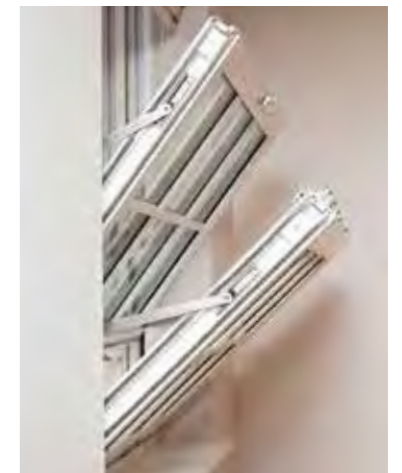

Vertical slider windows

Fully Sculptured Profile

- » The sculptured outer frame and sash will not only give you the traditional look of timber but also the performance benefits of PVCu
- » The interlock between the top and bottom sash will increase the weather and security performance
- » Flush fitting outer frame means no need to trim or plaster
- » Balanced, slim sightlines and a square travel stop cover will maximise the light whilst also giving you that elegant finish
- » Choice of hardware colour
- » Decorative horns – if requested
- » Low-maintenance
- » Easy cleaning
- » Secured by Design – POLICE PREFERRED SPECIFICATION*
- » Available in a vast array of coloured foils and woodgrains as well as all white

*Subject to specification.