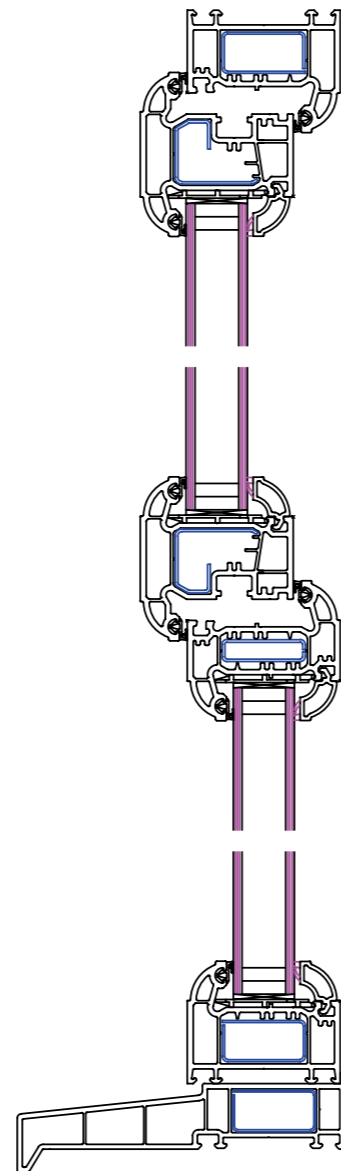

## Contents

Internally beaded casements	04 – 05
Sash horn casements	06 – 07
Flush sash casements	08 – 09
Tilt & turn windows	10 – 11
Vertical slider windows	12 – 13
Fully reversible windows	14 – 15
Fire escape windows	16 – 17
Colour options	18
Multilock system	19
Hardware range	20 – 21
Accreditations / Secured by Design	22 – 23

## Internally beaded casements

### Fully Sculptured Profile

- » Alternative outer frame sizes and transom/mullion available
- » An ideal window for all applications available in a full range of styles and sizes
- » 70mm front-to-back multi-chambered profiles
- » Available in a vast array of coloured foils and woodgrains as well as all white

# Sash horn casements