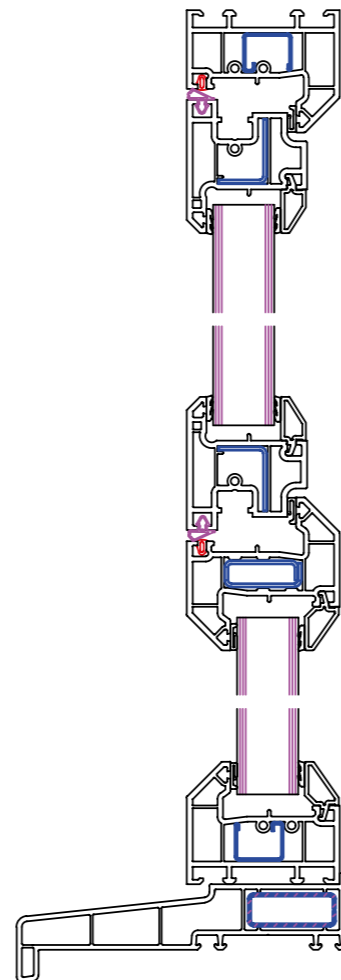

Flush sash casements

A modern twist on a traditional window

The slim sightlines of the Consort Flush Sash casement window incorporate all the benefits of modern windows with the looks of a traditional timber window, making this an ideal alternative or replacement to tired looking timber windows, first generation PVCu or standard casement PVCu windows.

The traditional external mechanical joints eliminate the tell-tale sign of a PVCu window as there are no diagonal grooved welds.

The Consort Flush Sash is an ideal replacement for period properties, also bringing an excellent clean look to modern contemporary homes especially in trend-setting solid colours, making them perfect for any home.