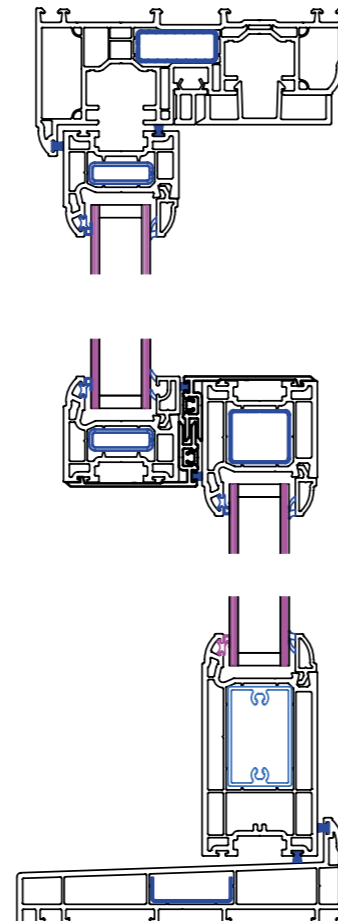

Vertical slider windows

Fully Sculptured Profile

- » The sculptured outer frame and sash will not only give you the traditional look of timber but also the performance benefits of PVCu
- » The interlock between the top and bottom sash will increase the weather and security performance
- » Flush fitting outer frame means no need to trim or plaster
- » Balanced, slim sightlines and a square travel stop cover will maximise the light whilst also giving you that elegant finish
- » Choice of hardware colour
- » Decorative horns – if requested
- » Low-maintenance
- » Easy cleaning
- » Secured by Design – POLICE PREFERRED SPECIFICATION*
- » Available in a vast array of coloured foils and woodgrains as well as all white

*Subject to specification.