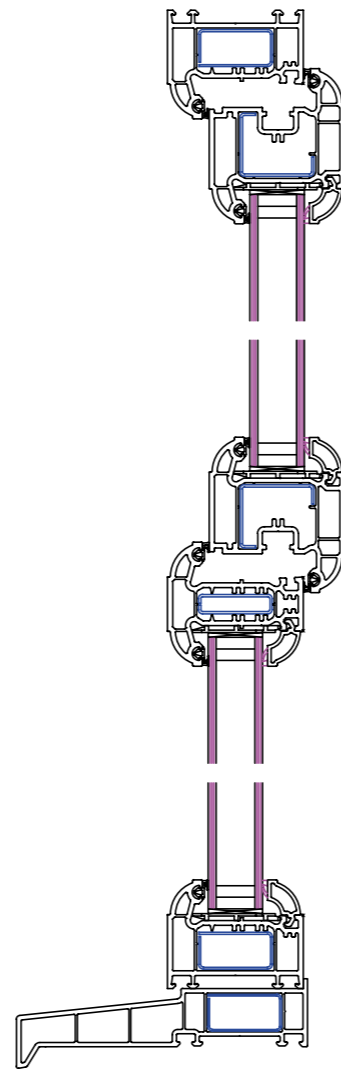

Tilt & turn windows

Fully Sculptured Profile

- » An ideal window for many different types of installation from high-rise blocks to domestic houses
- » Features include the ability to clean the outside glass from indoors and the ventilation benefits while in the tilt position
- » Face fix or concealed gearing available
- » Alternative sizes of outer frame and transom/mullion available
- » 70mm front-to-back multi-chambered profiles
- » The ideal option for a well-ventilated but secure window
- » Available in a vast array of coloured foils and woodgrains as well as all white