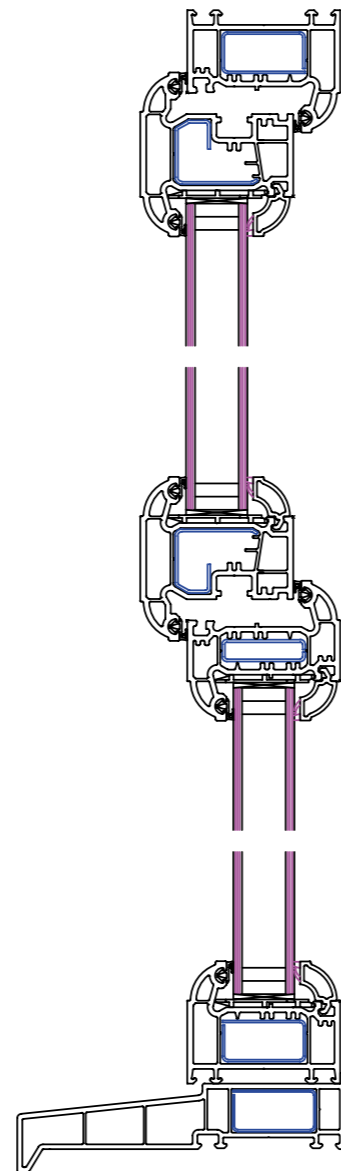

## Contents

Internally beaded casements	04 – 05
Sash horn casements	06 – 07
Flush sash casements	08 – 09
Tilt & turn windows	10 – 11
Vertical slider windows	12 – 13
Fully reversible windows	14 – 15
Fire escape windows	16 – 17
Colour options	18
Multilock system	19
Hardware range	20 – 21
Accreditations / Secured by Design	22 – 23

### Fully Sculptured Profile

- » Alternative outer frame sizes and transom/mullion available
- » An ideal window for all applications available in a full range of styles and sizes
- » 70mm front-to-back multi-chambered profiles
- » Available in a vast array of coloured foils and woodgrains as well as all white

# Sash horn casements

## Fully Sculptured Profile

- » Run through sash horns offer a traditional timber look mock horn with the benefit of PVCu security and thermal values
- » Alternative outer frame sizes and transom/mullion available
- » An ideal window for all applications available in a full range of styles and sizes
- » 70mm front-to-back multi-chambered profiles
- » Available in a vast array of coloured foils and woodgrains as well as all white