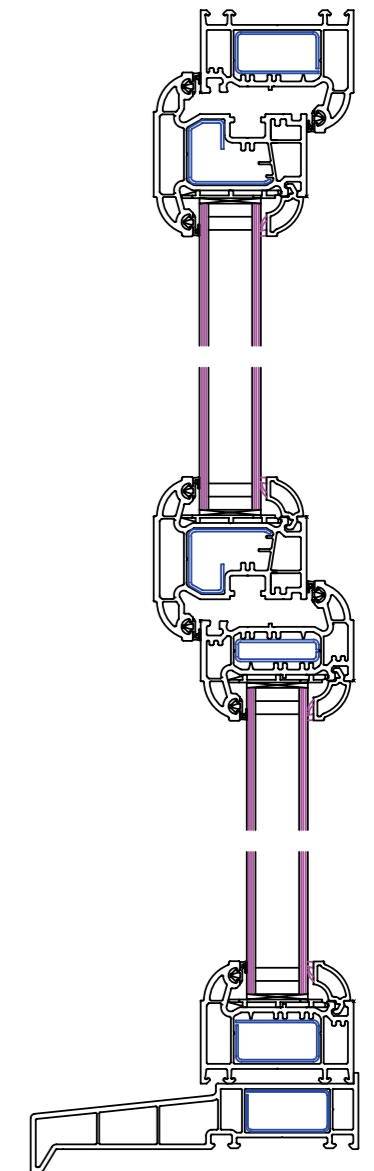

Fire escape windows

Fully Sculptured Profile

- » Two windows with two handles
- » Slimline profile
- » 70mm front-to-back multi-chambered profiles
- » Locking mechanism –
  Master: Multilock locking
  Slave: top and bottom shoot bolts
- » Sliding hinge mechanism for easy cleaning to both windows
- » Full range of sizes available
- » Available in a vast array of coloured foils and woodgrains as well as all white