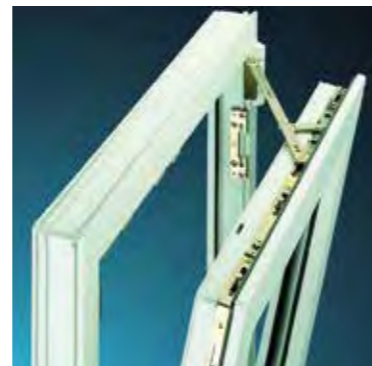

Hardware range

Add something a little different

Hardware may be the last thing fitted, but it's the part we most frequently touch and the aspect by which we judge overall quality.

You need to be confident that all handles, locks and hinges meet agreed standards for safety, reliability and quality besides complementing the overall look and design of your new windows.

Roto tilt & turn hardware

Roto NT is a high-quality, well tried and tested hardware system for tilt & turn windows, that meets the highest requirements for security, ease of operation, durability and design.

The modular design of this single system with its extensive product and accessories range means it is suitable for every room solution including, for example; a secure child's room window, a burglar-proof balcony door, a designer-orientated living room or bedroom window, providing the best possible ventilation convenience.

Nico friction hinge

Designed and manufactured in the UK, the high-performance Nico Friction Hinge is robustly built with precision geometry for a smooth, positive closing action.

The Nico Restricted Egress Friction Hinge combines all the features of standard restrictor and egress hinges to offer a safe and easy way to comply with building regulations.

MILA Grip™ handle

- » The only Carbon Trust Certified window handle in the UK, with 60% less embodied carbon than a zinc window handle
- » Meets latest building regulation requirements
- » Manufactured from the high-strength Poly-Composite ABS
- » Strength tested to over 60kg – stronger than a zinc window handle
- » Independently tested to 50,000 cycles
- » Ergonomic button with options of locking, push-button and green button for emergency exit
- » High-gloss finish and inherent UV stability is independently tested to automotive international standards
- » Temperature-resistant thermoplastic provides a warm-touch grip
- » Never-rust material – 100% corrosion and chemical-resistant, suitable for aggressive environments
- » 100% recyclable material and components
- » The slide and clip screw cap covers the whole of the rose, ensuring it does not detach
- » Available in white, black, gold, silver and brushed silver